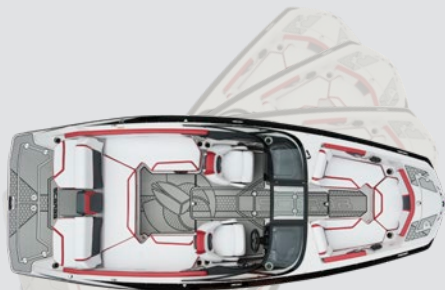

285 ID NEW

THE LONG HAUL

All Scarab 165–255 models receive a standard, fully-welded trailer that's built to provide years of confident boating. Its custom-matched construction delivers superior stability while towing and ensures your boat is a perfect fit when loading.

WAKE WAKE BLAST

Configure your Scarab 195–285 ID with the Wake Edition Package: wake ballast, a wakeboard tower, board racks, digital speed controls, and the Wake Edition graphic—unprecedented wake performance on a jet boat.

DOCK LIKE A PRO

Traditional jet boats are known to be a handful at slow-speed maneuvers and stationary positioning. Scarab and Rotax® teamed up and refined a system that removes and replaces that stress with confident boating. Achieve true neutral, spin 180s, and place the boat exactly where you intend. No more sweaty palms as you approach the dock.