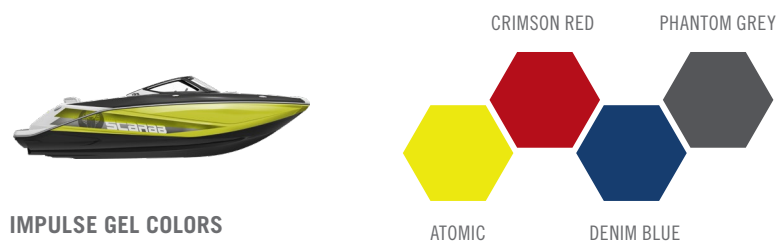

# FULL LINEUP

The Scarab ID series is a complete line of jet boats from 16' to 25' with unmatched customization and available options.

EXTERIOR COLORS

2

STANDARD GEL COLORS

IMPULSE GEL COLORS

PICK A GRAPHIC