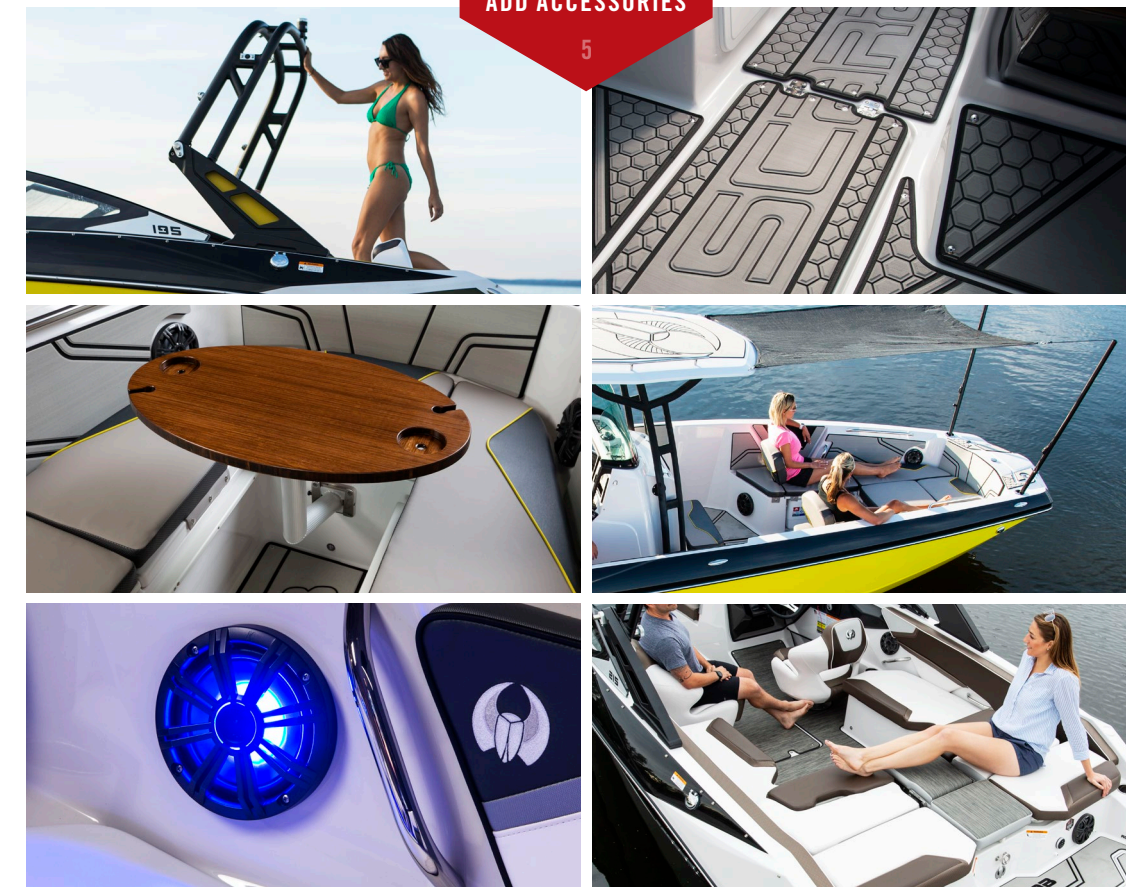

ADD ACCESSORIES

5

FIND A DEALER

6