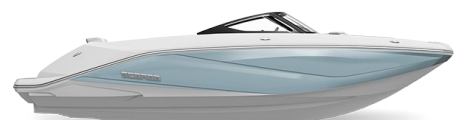

SELECT A BOAT

1

215 ID

FULL LINEUP

The Scarab ID series is a complete line of jet boats from 16' to 25' with unmatched customization and available options.

EXTERIOR COLORS

2

PICK A GRAPHIC

3

INTERIOR COLORS

4

ADD ACCESSORIES

5

FIND A DEALER

6

Go to ScarabJetBoats.com to build your perfect Scarab from scratch.