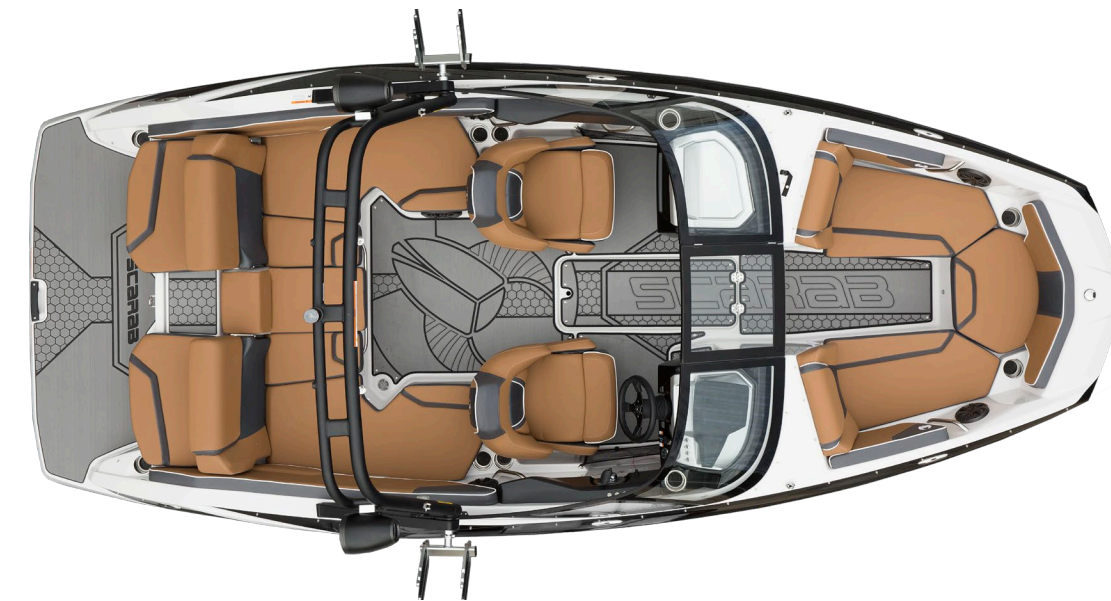

195 KEY FEATURES

Scarab Custom Trailer | Bimini Top | Cleats, Pull-up, SST | Bucket Bolsters, Flip-up | Stereo System | Tilt Steering | Outlet, 12V | Ski Tow Cooler, Removable | Storage, In Floor | iNR, Intelligent Neutral & Reverse | Ladder, Stern